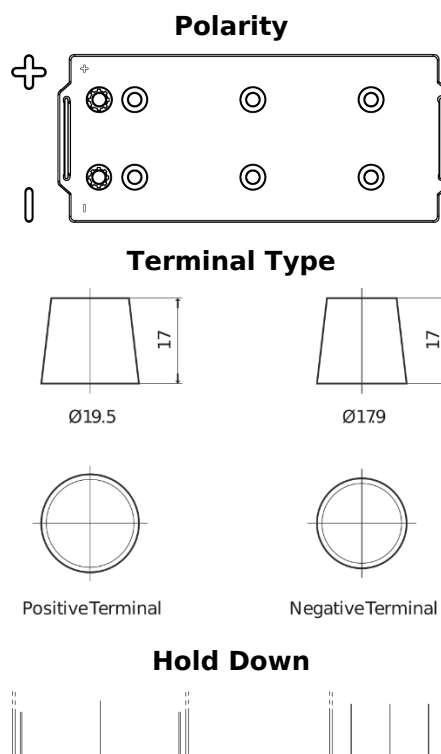

Product overview

Batteries for Trucks, Buses, Construction, Agriculture

StartPRO FG1803

Part number	FG1803
Technology	Flooded
EAN/GTIN	3661024045445
Voltage	12 V
Capacity	180 Ah
CCA	1000 A
Length	513 mm
Width	223 mm
Height	223 mm
Box size	D05
Polarity	ETN 3
Terminal Type	EN taper post
Hold Down	B0
Weights (subject of variation)	42.80 kg