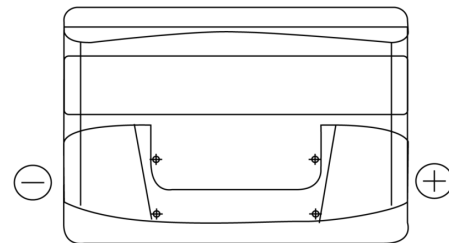

**Product overview**

Batteries for Cars

**Excell EB802**

Part number	EB802
Technology	Flooded
EAN/GTIN	3661024034654
Voltage	12 V
Capacity	80.0 Ah
CCA	700 A
Length	315 mm
Width	175 mm
Height	175 mm
Box size	LB4
Polarity	ETN 0
Terminal Type	EN taper post
Hold Down	B13
Weights (subject of variation)	17.80 kg

**Polarity**

**Terminal Type**

Positive Terminal      Negative Terminal

**Hold Down**

Design, features and specifications are subject to change without notice. We disclaim any representation or warranty, express or implied, concerning the data or recommendations, and in no event shall be liable for any loss or damage claimed to have arisen as a result. Some products may not be available in your local market.