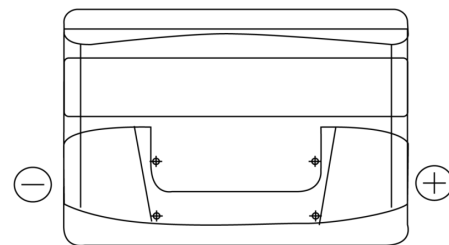

Product overview

Batteries for Cars

Excell EB800

Part number	EB800
Technology	Flooded
EAN/GTIN	3661024036443
Voltage	12 V
Capacity	80.0 Ah
CCA	640 A
Length	315 mm
Width	175 mm
Height	190 mm
Box size	L04
Polarity	ETN 0
Terminal Type	EN taper post
Hold Down	B13
Weights (subject of variation)	19.00 kg

Polarity

Terminal Type

Positive Terminal

Negative Terminal

Hold Down

Design, features and specifications are subject to change without notice. We disclaim any representation or warranty, express or implied, concerning the data or recommendations, and in no event shall be liable for any loss or damage claimed to have arisen as a result. Some products may not be available in your local market.