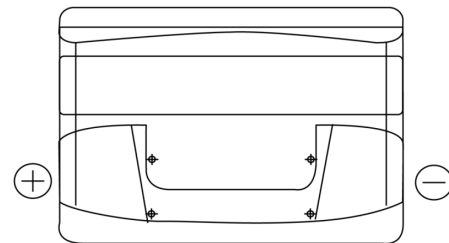

Product overview

Batteries for Cars

Excell EB741

Part number	EB741
Technology	Flooded
EAN/GTIN	3661024034562
Voltage	12 V
Capacity	74.0 Ah
CCA	680 A
Length	278 mm
Width	175 mm
Height	190 mm
Box size	L03
Polarity	ETN 1
Terminal Type	EN taper post
Hold Down	B13
Weights (subject of variation)	16.60 kg

Polarity

Terminal Type

Positive Terminal

Negative Terminal

Hold Down

Design, features and specifications are subject to change without notice. We disclaim any representation or warranty, express or implied, concerning the data or recommendations, and in no event shall be liable for any loss or damage claimed to have arisen as a result. Some products may not be available in your local market.