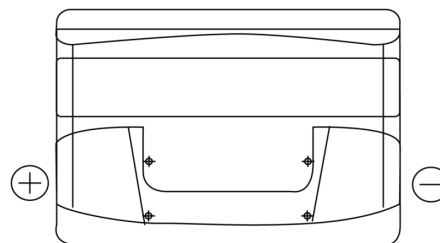

Product overview

Batteries for Cars

Excell EB741

Part number	EB741
Technology	Flooded
EAN/GTIN	3661024034562
Voltage	12 V
Capacity	74.0 Ah
CCA	680 A
Length	278 mm
Width	175 mm
Height	190 mm
Box size	L03
Polarity	ETN 1
Terminal Type	EN taper post
Hold Down	B13
Weights (subject of variation)	16.60 kg

Polarity

Terminal Type

Positive Terminal

Negative Terminal

Hold Down

Design, features and specifications are subject to change without notice. We disclaim any representation or warranty, express or implied, concerning the data or recommendations, and in no event shall be liable for any loss or damage claimed to have arisen as a result. Some products may not be available in your local market.