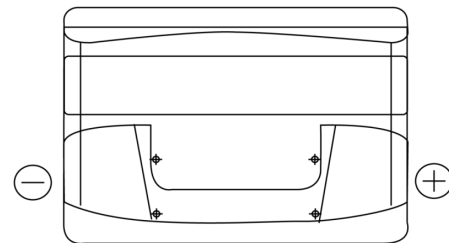

Product overview

Batteries for Cars

Excell EB740

Part number	EB740
Technology	Flooded
EAN/GTIN	3661024034555
Voltage	12 V
Capacity	74.0 Ah
CCA	680 A
Length	278 mm
Width	175 mm
Height	190 mm
Box size	L03
Polarity	ETN 0
Terminal Type	EN taper post
Hold Down	B13
Weights (subject of variation)	16.60 kg

Polarity

Terminal Type

Positive Terminal

Negative Terminal

Hold Down

Design, features and specifications are subject to change without notice. We disclaim any representation or warranty, express or implied, concerning the data or recommendations, and in no event shall be liable for any loss or damage claimed to have arisen as a result. Some products may not be available in your local market.