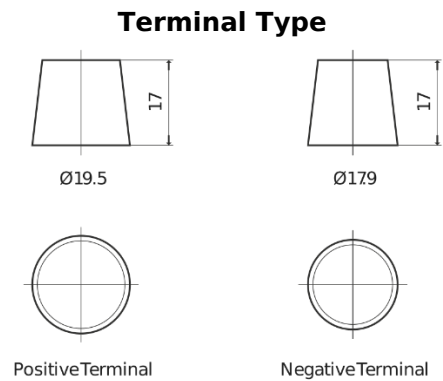

Product overview

Batteries for Cars

Excell EB454

Part number	EB454
Technology	Flooded
EAN/GTIN	3661024034371
Voltage	12 V
Capacity	45 Ah
CCA	330 A
Length	237 mm
Width	127 mm
Height	227 mm
Box size	B24
Polarity	ETN 0
Terminal Type	EN taper post
Hold Down	B0
Weights (subject of variation)	11.40 kg