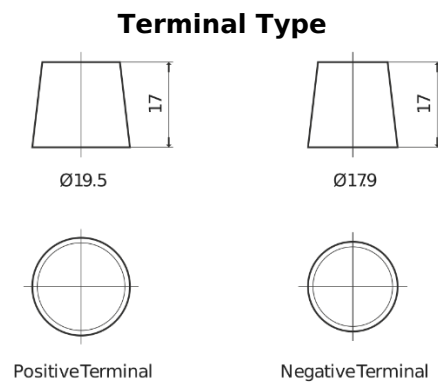

Product overview

Batteries for Trucks, Buses, Construction, Agriculture

StartPRO TG1553

Part number	TG1553
Technology	Flooded
EAN/GTIN	3661024056823
Voltage	12 V
Capacity	155 Ah
CCA	900 A
Length	513 mm
Width	223 mm
Height	223 mm
Box size	D05
Polarity	ETN 3
Terminal Type	EN taper post
Hold Down	B0
Weights (subject of variation)	40.20 kg