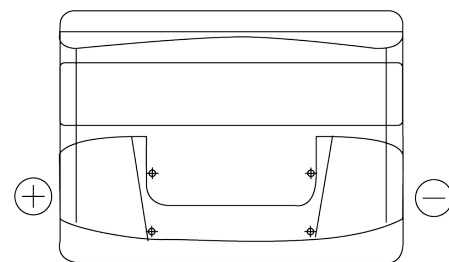

Product overview

Batteries for Cars

Excell EB621

Part number	EB621
Technology	Flooded
EAN/GTIN	3661024034548
Voltage	12 V
Capacity	62.0 Ah
CCA	540 A
Length	242 mm
Width	175 mm
Height	190 mm
Box size	L02
Polarity	ETN 1
Terminal Type	EN taper post
Hold Down	B13
Weights (subject of variation)	14.20 kg

Polarity

Terminal Type

Hold Down

Design, features and specifications are subject to change without notice. We disclaim any representation or warranty, express or implied, concerning the data or recommendations, and in no event shall be liable for any loss or damage claimed to have arisen as a result. Some products may not be available in your local market.