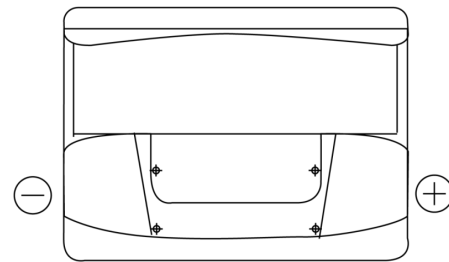

**Product overview**

Batteries for Cars

**Excell EB620**

Part number	EB620
Technology	Flooded
EAN/GTIN	3661024034531
Voltage	12 V
Capacity	62.0 Ah
CCA	540 A
Length	242 mm
Width	175 mm
Height	190 mm
Box size	L02
Polarity	ETN 0
Terminal Type	EN taper post
Hold Down	B13
Weights (subject of variation)	14.20 kg

**Polarity**

**Terminal Type**

Positive Terminal      Negative Terminal

**Hold Down**

Design, features and specifications are subject to change without notice. We disclaim any representation or warranty, express or implied, concerning the data or recommendations, and in no event shall be liable for any loss or damage claimed to have arisen as a result. Some products may not be available in your local market.