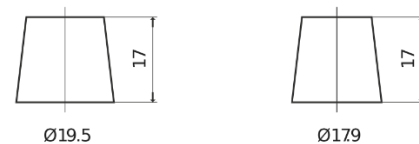

**Product overview**

Batteries for Cars

**Excell EB605**

Part number	EB605
Technology	Flooded
EAN/GTIN	3661024034425
Voltage	12 V
Capacity	60.0 Ah
CCA	480 A
Length	230 mm
Width	173 mm
Height	222 mm
Box size	D23
Polarity	ETN 1
Terminal Type	EN taper post
Hold Down	Korean B1
Weights (subject of variation)	14.60 kg

**Polarity**

**Terminal Type**

Positive Terminal

Negative Terminal

**Hold Down**

Design, features and specifications are subject to change without notice. We disclaim any representation or warranty, express or implied, concerning the data or recommendations, and in no event shall be liable for any loss or damage claimed to have arisen as a result. Some products may not be available in your local market.