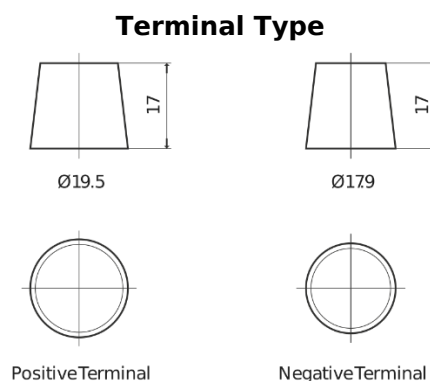

**Product overview**

Batteries for Marine and Leisure

**Dual AGM EP1500**

Part number	EP1500
Technology	AGM
EAN/GTIN	3661024035941
Voltage	12 V
Capacity	180 Ah
CCA	900 A
Watt hour	1500 Wh
Length	513 mm
Width	223 mm
Height	223 mm
Box size	D05
Polarity	ETN 3
Terminal Type	EN taper post
Hold Down	B0
Weights (subject of variation)	50.00 kg