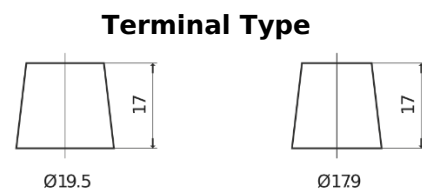

**Product overview**

Batteries for Trucks, Buses, Construction, Agriculture

**PowerPRO TF1453**

Part number	TF1453
Technology	Flooded
EAN/GTIN	3661024055307
Voltage	12 V
Capacity	145 Ah
CCA	900 A
Length	513 mm
Width	189 mm
Height	223 mm
Box size	D04
Polarity	ETN 3
Terminal Type	EN taper post
Hold Down	B0
Weights (subject of variation)	35.90 kg