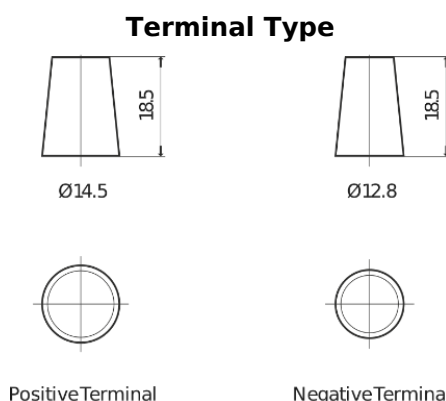

**Product overview**

Batteries for Cars

**Excell EB456**

Part number	EB456
Technology	Flooded
EAN/GTIN	3661024034357
Voltage	12 V
Capacity	45.0 Ah
CCA	330 A
Length	237 mm
Width	127 mm
Height	227 mm
Box size	B24
Polarity	ETN 0
Terminal Type	JIS taper post
Hold Down	B0
Weights (subject of variation)	11.40 kg