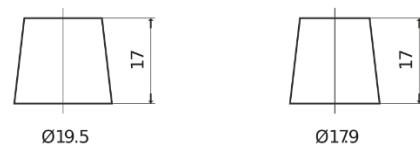

**Product overview**

Batteries for Cars

**Excell EB440**

Part number	EB440
Technology	Flooded
EAN/GTIN	3661024034500
Voltage	12 V
Capacity	44.0 Ah
CCA	400 A
Length	175 mm
Width	175 mm
Height	190 mm
Box size	L00
Polarity	ETN 0
Terminal Type	EN taper post
Hold Down	B13
Weights (subject of variation)	10.70 kg

**Polarity**

**Terminal Type**

Positive Terminal

Negative Terminal

**Hold Down**

Design, features and specifications are subject to change without notice. We disclaim any representation or warranty, express or implied, concerning the data or recommendations, and in no event shall be liable for any loss or damage claimed to have arisen as a result. Some products may not be available in your local market.