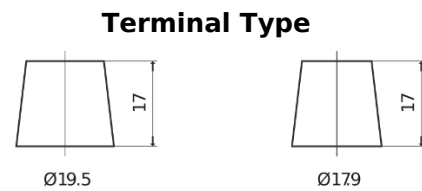

Product overview

Batteries for Trucks, Buses, Construction, Agriculture

StartPRO TG1403

Part number	TG1403
Technology	Flooded
EAN/GTIN	3661024055420
Voltage	12 V
Capacity	140 Ah
CCA	800 A
Length	513 mm
Width	189 mm
Height	223 mm
Box size	D04
Polarity	ETN 3
Terminal Type	EN taper post
Hold Down	B0
Weights (subject of variation)	34.10 kg