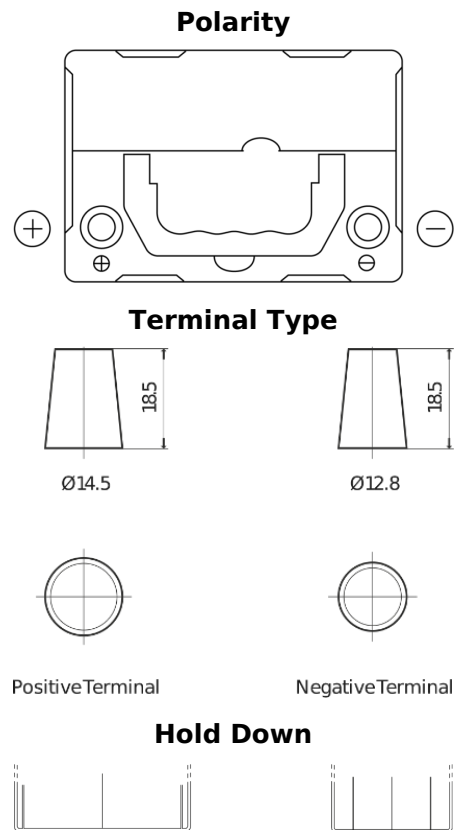

**Product overview**

Batteries for Cars

**Excell EB357**

Part number	EB357
Technology	Flooded
EAN/GTIN	3661024034340
Voltage	12 V
Capacity	35.0 Ah
CCA	240 A
Length	187 mm
Width	127 mm
Height	220 mm
Box size	B19
Polarity	ETN 1
Terminal Type	JIS taper post
Hold Down	B0
Weights (subject of variation)	8.90 kg