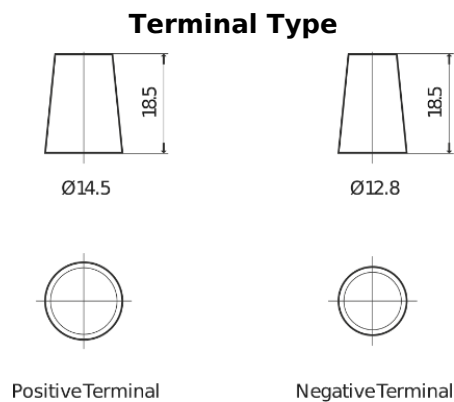

Product overview

Batteries for Cars

Excell EB356

Part number	EB356
Technology	Flooded
EAN/GTIN	3661024034333
Voltage	12 V
Capacity	35.0 Ah
CCA	240 A
Length	187 mm
Width	127 mm
Height	220 mm
Box size	B19
Polarity	ETN 0
Terminal Type	JIS taper post
Hold Down	B0
Weights (subject of variation)	8.90 kg