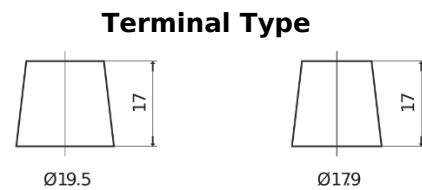

Product overview

Batteries for Trucks, Buses, Construction, Agriculture

StartPRO EG1403

Part number	EG1403
Technology	Flooded
EAN/GTIN	3661024035422
Voltage	12 V
Capacity	140 Ah
CCA	800 A
Length	513 mm
Width	189 mm
Height	223 mm
Box size	D04
Polarity	ETN 3
Terminal Type	EN taper post
Hold Down	B0
Weights (subject of variation)	34.10 kg