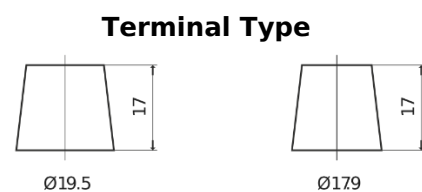

Product overview

Batteries for Marine and Leisure

Equipment ET950

| | |
|--------------------------------|---------------|
| Part number | ET950 |
| Technology | Flooded |
| EAN/GTIN | 3661024035897 |
| Voltage | 12 V |
| Capacity | 135 Ah |
| Watt hour | 950 Wh |
| Length | 513 mm |
| Width | 189 mm |
| Height | 223 mm |
| Box size | D04 |
| Polarity | ETN 3 |
| Terminal Type | EN taper post |
| Hold Down | B0 |
| Weights (subject of variation) | 39.50 kg |