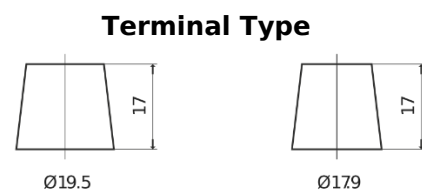

Product overview

Batteries for Marine and Leisure

Equipment ET950

Part number	ET950
Technology	Flooded
EAN/GTIN	3661024035897
Voltage	12 V
Capacity	135 Ah
Watt hour	950 Wh
Length	513 mm
Width	189 mm
Height	223 mm
Box size	D04
Polarity	ETN 3
Terminal Type	EN taper post
Hold Down	B0
Weights (subject of variation)	39.50 kg