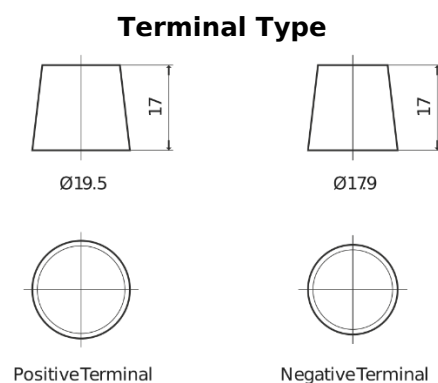

Product overview

Batteries for Marine and Leisure

Dual AGM EP1200

| | |
|--------------------------------|---------------|
| Part number | EP1200 |
| Technology | AGM |
| EAN/GTIN | 3661024035958 |
| Voltage | 12 V |
| Capacity | 140 Ah |
| CCA | 700 A |
| Watt hour | 1200 Wh |
| Length | 513 mm |
| Width | 189 mm |
| Height | 223 mm |
| Box size | D04 |
| Polarity | ETN 3 |
| Terminal Type | EN taper post |
| Hold Down | B0 |
| Weights (subject of variation) | 40.50 kg |