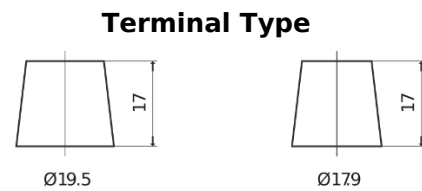

Product overview

Batteries for Trucks, Buses, Construction, Agriculture

StartPRO TG1203

Part number	TG1203
Technology	Flooded
EAN/GTIN	3661024056816
Voltage	12 V
Capacity	120 Ah
CCA	680 A
Length	513 mm
Width	189 mm
Height	223 mm
Box size	D04
Polarity	ETN 3
Terminal Type	EN taper post
Hold Down	B0
Weights (subject of variation)	32.50 kg