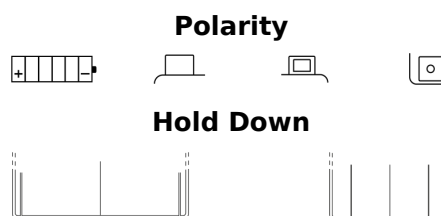

Product overview

Batteries for Motorcycles, ATVs, Snowmobiles, Garden

Conventional EB14-B2

Part number	EB14-B2
Technology	Flooded
EAN/GTIN	3661024033411
Voltage	12 V
Capacity	14.0 Ah
CCA	145 A
Length	135 mm
Width	90 mm
Height	165 mm
Box size	C49
Polarity	ETN 1
Terminal Type	M08
Hold Down	B0
Weights (subject of variation)	4.60 kg