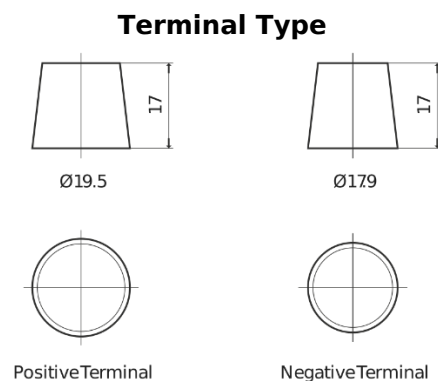

**Product overview**

Batteries for Trucks, Buses, Construction, Agriculture

**StartPRO TG1203**

|                                |               |
|--------------------------------|---------------|
| Part number                    | TG1203        |
| Technology                     | Flooded       |
| EAN/GTIN                       | 3661024056816 |
| Voltage                        | 12 V          |
| Capacity                       | 120 Ah        |
| CCA                            | 680 A         |
| Length                         | 513 mm        |
| Width                          | 189 mm        |
| Height                         | 223 mm        |
| Box size                       | D04           |
| Polarity                       | ETN 3         |
| Terminal Type                  | EN taper post |
| Hold Down                      | B0            |
| Weights (subject of variation) | 32.50 kg      |