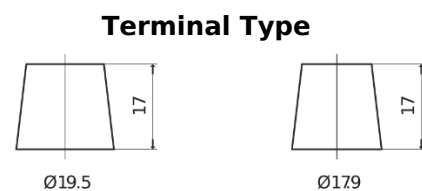

**Product overview**

Batteries for Trucks, Buses, Construction, Agriculture

**StartPRO EG1203**

Part number	EG1203
Technology	Flooded
EAN/GTIN	3661024036993
Voltage	12 V
Capacity	120 Ah
CCA	680 A
Length	513 mm
Width	189 mm
Height	223 mm
Box size	D04
Polarity	ETN 3
Terminal Type	EN taper post
Hold Down	B0
Weights (subject of variation)	32.50 kg