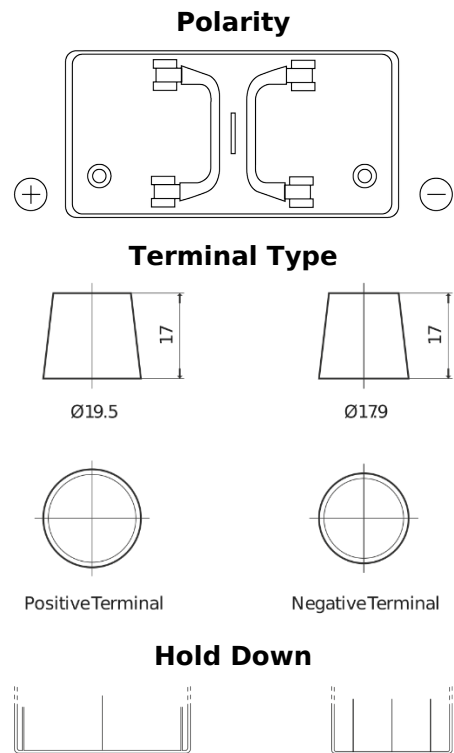

**Product overview**

Batteries for Trucks, Buses, Construction, Agriculture

**PowerPRO TF1251**

Part number	TF1251
Technology	Flooded
EAN/GTIN	3661024057684
Voltage	12 V
Capacity	125 Ah
CCA	850 A
Length	349 mm
Width	175 mm
Height	285 mm
Box size	D03
Polarity	ETN 1
Terminal Type	EN taper post
Hold Down	B0
Weights (subject of variation)	31.00 kg