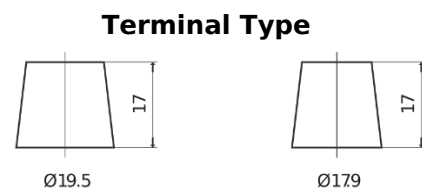

Product overview

Batteries for Trucks, Buses, Construction, Agriculture

PowerPRO EF1251

Part number	EF1251
Technology	Flooded
EAN/GTIN	3661024037952
Voltage	12 V
Capacity	125 Ah
CCA	850 A
Length	349 mm
Width	175 mm
Height	285 mm
Box size	D03
Polarity	ETN 1
Terminal Type	EN taper post
Hold Down	B0
Weights (subject of variation)	31.00 kg