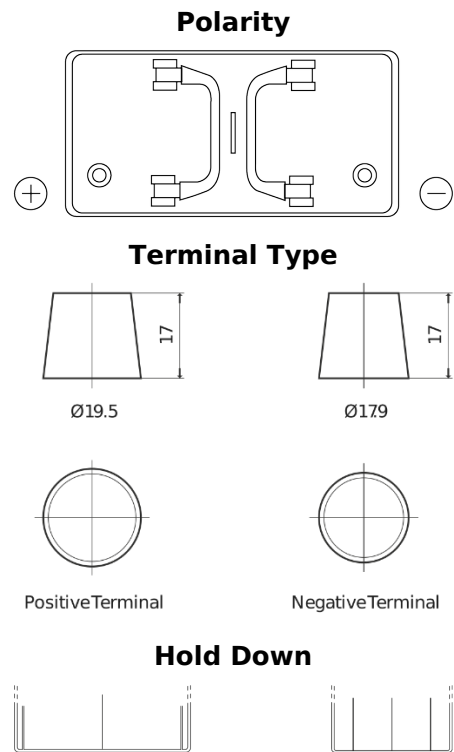

**Product overview**

Batteries for Trucks, Buses, Construction, Agriculture

**PowerPRO EF1251**

Part number	EF1251
Technology	Flooded
EAN/GTIN	3661024037952
Voltage	12 V
Capacity	125 Ah
CCA	850 A
Length	349 mm
Width	175 mm
Height	285 mm
Box size	D03
Polarity	ETN 1
Terminal Type	EN taper post
Hold Down	B0
Weights (subject of variation)	31.00 kg