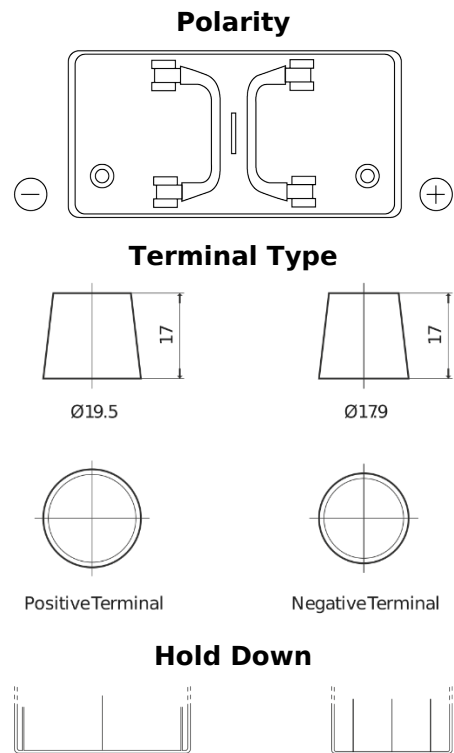

**Product overview**

Batteries for Trucks, Buses, Construction, Agriculture

**PowerPRO TF1250**

Part number	TF1250
Technology	Flooded
EAN/GTIN	3661024057677
Voltage	12 V
Capacity	125 Ah
CCA	850 A
Length	349 mm
Width	175 mm
Height	285 mm
Box size	D03
Polarity	ETN 0
Terminal Type	EN taper post
Hold Down	B0
Weights (subject of variation)	31.00 kg