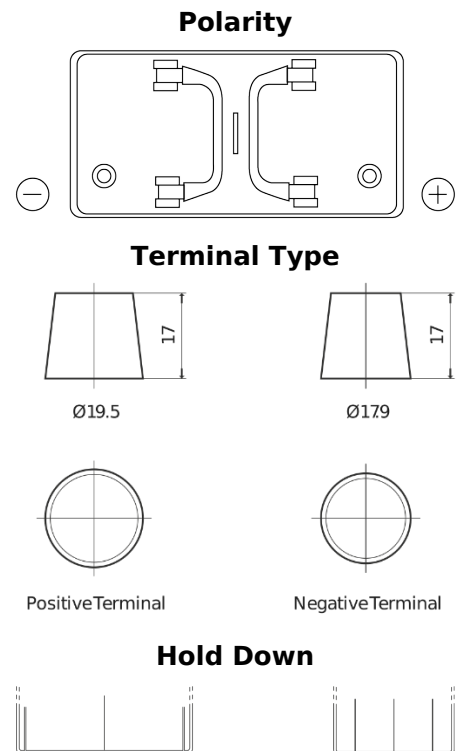

**Product overview**

Batteries for Trucks, Buses, Construction, Agriculture

**PowerPRO TF1250**

Part number	TF1250
Technology	Flooded
EAN/GTIN	3661024057677
Voltage	12 V
Capacity	125 Ah
CCA	850 A
Length	349 mm
Width	175 mm
Height	285 mm
Box size	D03
Polarity	ETN 0
Terminal Type	EN taper post
Hold Down	B0
Weights (subject of variation)	31.00 kg