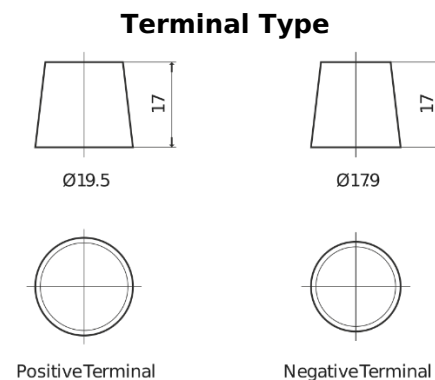

**Product overview**

Batteries for Cars

**Premium EA955**

|                                |               |
|--------------------------------|---------------|
| Part number                    | EA955         |
| Technology                     | Flooded       |
| EAN/GTIN                       | 3661024034197 |
| Voltage                        | 12 V          |
| Capacity                       | 95.0 Ah       |
| CCA                            | 800 A         |
| Length                         | 306 mm        |
| Width                          | 173 mm        |
| Height                         | 222 mm        |
| Box size                       | D31           |
| Polarity                       | ETN 1         |
| Terminal Type                  | EN taper post |
| Hold Down                      | Korean B1     |
| Weights (subject of variation) | 21.40 kg      |