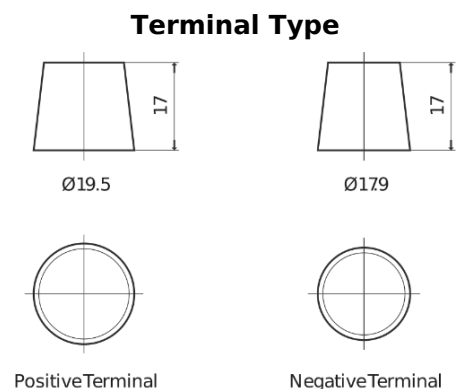

Product overview

Batteries for Cars

Premium EA955

Part number	EA955
Technology	Flooded
EAN/GTIN	3661024034197
Voltage	12 V
Capacity	95.0 Ah
CCA	800 A
Length	306 mm
Width	173 mm
Height	222 mm
Box size	D31
Polarity	ETN 1
Terminal Type	EN taper post
Hold Down	Korean B1
Weights (subject of variation)	21.40 kg