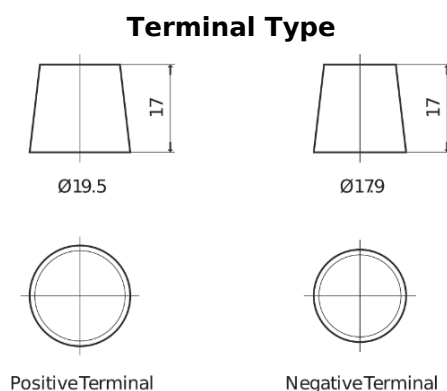

Product overview

Batteries for Cars

Premium EA954

Part number	EA954
Technology	Flooded
EAN/GTIN	3661024034180
Voltage	12 V
Capacity	95.0 Ah
CCA	800 A
Length	306 mm
Width	173 mm
Height	222 mm
Box size	D31
Polarity	ETN 0
Terminal Type	EN taper post
Hold Down	Korean B1
Weights (subject of variation)	21.40 kg