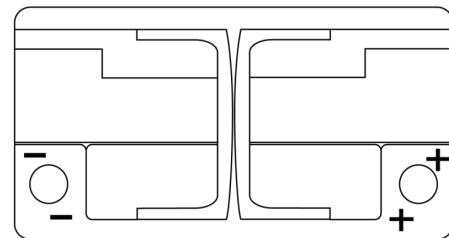

**Product overview**

Batteries for Cars

**Premium EA900**

Part number	EA900
Technology	Flooded
EAN/GTIN	3661024036450
Voltage	12 V
Capacity	90.0 Ah
CCA	720 A
Length	315 mm
Width	175 mm
Height	190 mm
Box size	L04
Polarity	ETN 0
Terminal Type	EN taper post
Hold Down	B13
Weights (subject of variation)	19.70 kg

**Polarity**

**Terminal Type**

**Hold Down**

Design, features and specifications are subject to change without notice. We disclaim any representation or warranty, express or implied, concerning the data or recommendations, and in no event shall be liable for any loss or damage claimed to have arisen as a result. Some products may not be available in your local market.