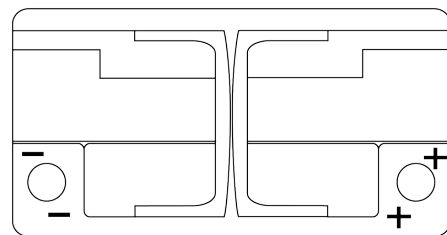

Product overview

Batteries for Cars

Premium EA852

Part number	EA852
Technology	Flooded
EAN/GTIN	3661024034296
Voltage	12 V
Capacity	85.0 Ah
CCA	800 A
Length	315 mm
Width	175 mm
Height	175 mm
Box size	LB4
Polarity	ETN 0
Terminal Type	EN taper post
Hold Down	B13
Weights (subject of variation)	18.60 kg

Polarity

Terminal Type

Positive Terminal

Negative Terminal

Hold Down

Design, features and specifications are subject to change without notice. We disclaim any representation or warranty, express or implied, concerning the data or recommendations, and in no event shall be liable for any loss or damage claimed to have arisen as a result. Some products may not be available in your local market.