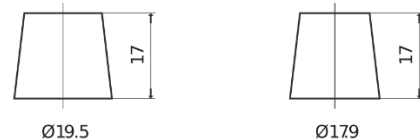

Product overview

Batteries for Cars

Premium EA852

Part number	EA852
Technology	Flooded
EAN/GTIN	3661024034296
Voltage	12 V
Capacity	85.0 Ah
CCA	800 A
Length	315 mm
Width	175 mm
Height	175 mm
Box size	LB4
Polarity	ETN 0
Terminal Type	EN taper post
Hold Down	B13
Weights (subject of variation)	18.60 kg

Polarity

Terminal Type

Positive Terminal

Negative Terminal

Hold Down

Design, features and specifications are subject to change without notice. We disclaim any representation or warranty, express or implied, concerning the data or recommendations, and in no event shall be liable for any loss or damage claimed to have arisen as a result. Some products may not be available in your local market.