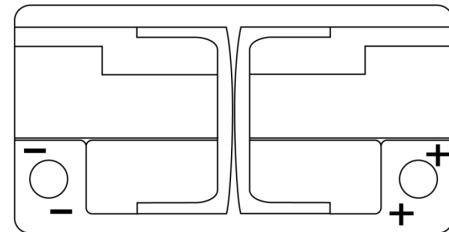

**Product overview**

Batteries for Cars

**Premium EA852**

Part number	EA852
Technology	Flooded
EAN/GTIN	3661024034296
Voltage	12 V
Capacity	85.0 Ah
CCA	800 A
Length	315 mm
Width	175 mm
Height	175 mm
Box size	LB4
Polarity	ETN 0
Terminal Type	EN taper post
Hold Down	B13
Weights (subject of variation)	18.60 kg

**Polarity**

**Terminal Type**

Positive Terminal

Negative Terminal

**Hold Down**

Design, features and specifications are subject to change without notice. We disclaim any representation or warranty, express or implied, concerning the data or recommendations, and in no event shall be liable for any loss or damage claimed to have arisen as a result. Some products may not be available in your local market.