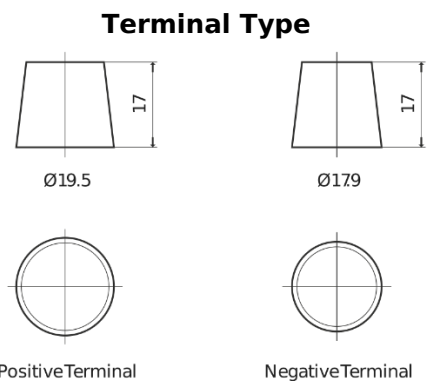

Product overview

Batteries for Marine and Leisure

Dual ER600

| | |
|--------------------------------|---------------|
| Part number | ER600 |
| Technology | Flooded |
| EAN/GTIN | 3661024037969 |
| Voltage | 12 V |
| Capacity | 120 Ah |
| CCA | 800 A |
| Length | 349 mm |
| Width | 175 mm |
| Height | 285 mm |
| Box size | D03 |
| Polarity | ETN 1 |
| Terminal Type | EN taper post |
| Hold Down | B0 |
| Weights (subject of variation) | 31.40 kg |