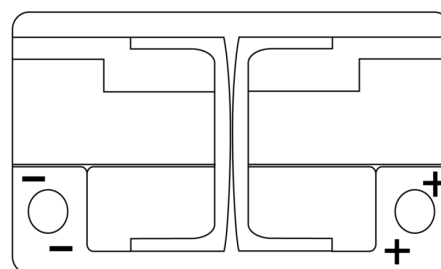

Product overview

Batteries for Cars

Premium EA770

Part number	EA770
Technology	Flooded
EAN/GTIN	3661024034241
Voltage	12 V
Capacity	77.0 Ah
CCA	760 A
Length	278 mm
Width	175 mm
Height	190 mm
Box size	L03
Polarity	ETN 0
Terminal Type	EN taper post
Hold Down	B13
Weights (subject of variation)	17.50 kg

Polarity

Terminal Type

Positive Terminal

Negative Terminal

Hold Down

Design, features and specifications are subject to change without notice. We disclaim any representation or warranty, express or implied, concerning the data or recommendations, and in no event shall be liable for any loss or damage claimed to have arisen as a result. Some products may not be available in your local market.