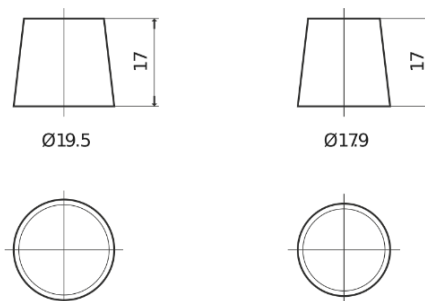

Product overview

Batteries for Cars

Premium EA770

Part number	EA770
Technology	Flooded
EAN/GTIN	3661024034241
Voltage	12 V
Capacity	77.0 Ah
CCA	760 A
Length	278 mm
Width	175 mm
Height	190 mm
Box size	L03
Polarity	ETN 0
Terminal Type	EN taper post
Hold Down	B13
Weights (subject of variation)	17.50 kg

Polarity

Terminal Type

Positive Terminal

Negative Terminal

Hold Down

Design, features and specifications are subject to change without notice. We disclaim any representation or warranty, express or implied, concerning the data or recommendations, and in no event shall be liable for any loss or damage claimed to have arisen as a result. Some products may not be available in your local market.