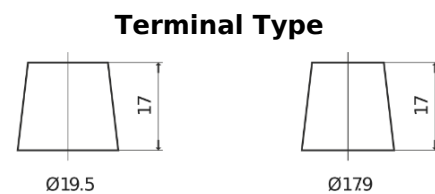

**Product overview**

Batteries for Cars

**Premium EA755**

Part number	EA755
Technology	Flooded
EAN/GTIN	3661024034173
Voltage	12 V
Capacity	75.0 Ah
CCA	630 A
Length	270 mm
Width	173 mm
Height	222 mm
Box size	D26
Polarity	ETN 1
Terminal Type	EN taper post
Hold Down	Korean B1+B6
Weights (subject of variation)	17.40 kg