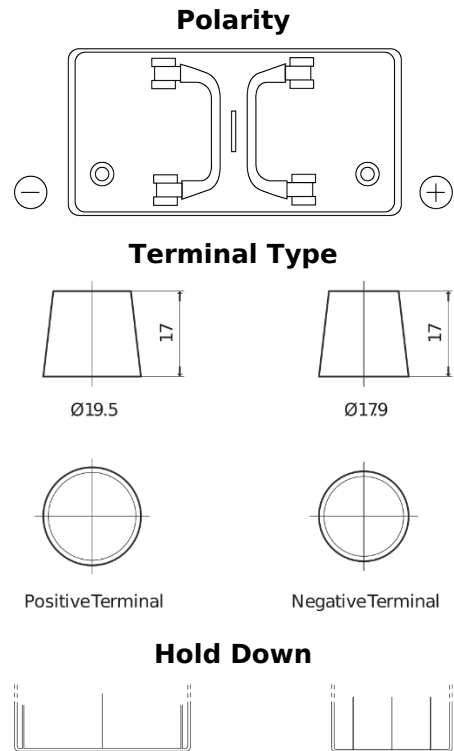

Product overview

Batteries for Trucks, Buses, Construction, Agriculture

StartPRO TG1250

Part number	TG1250
Technology	Flooded
EAN/GTIN	3661024055406
Voltage	12 V
Capacity	125 Ah
CCA	760 A
Length	349 mm
Width	175 mm
Height	285 mm
Box size	D03
Polarity	ETN 0
Terminal Type	EN taper post
Hold Down	B0
Weights (subject of variation)	29.50 kg