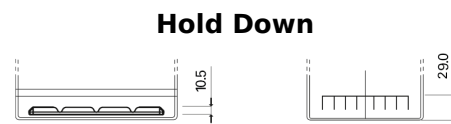

**Product overview**

Batteries for Cars

**Premium EA755**

Part number	EA755
Technology	Flooded
EAN/GTIN	3661024034173
Voltage	12 V
Capacity	75.0 Ah
CCA	630 A
Length	270 mm
Width	173 mm
Height	222 mm
Box size	D26
Polarity	ETN 1
Terminal Type	EN taper post
Hold Down	Korean B1+B6
Weights (subject of variation)	17.40 kg