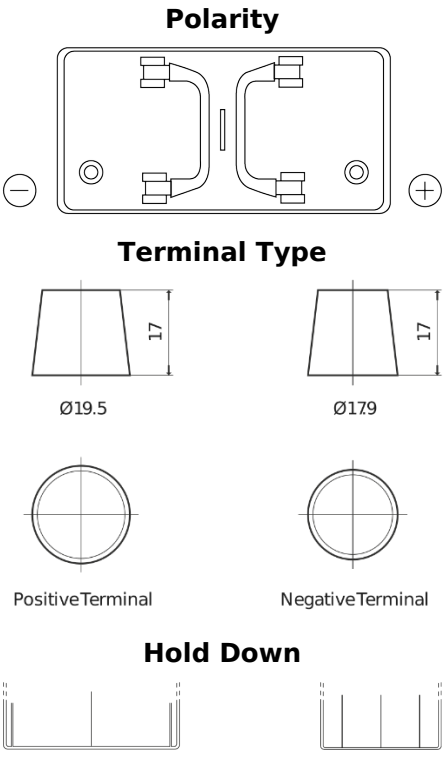

Product overview

Batteries for Trucks, Buses, Construction, Agriculture

StartPRO FG1250

Part number	FG1250
Technology	Flooded
EAN/GTIN	3661024045407
Voltage	12 V
Capacity	125 Ah
CCA	760 A
Length	349 mm
Width	175 mm
Height	285 mm
Box size	D03
Polarity	ETN 0
Terminal Type	EN taper post
Hold Down	B0
Weights (subject of variation)	29.50 kg