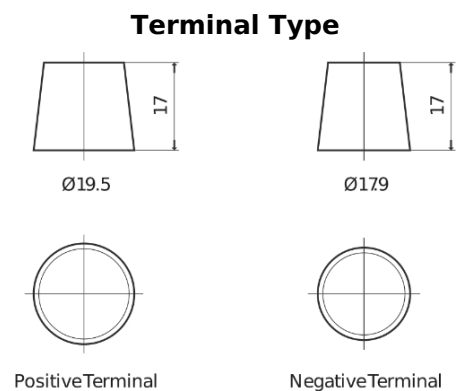

Product overview

Batteries for Cars

Premium EA754

Part number	EA754
Technology	Flooded
EAN/GTIN	3661024034166
Voltage	12 V
Capacity	75.0 Ah
CCA	630 A
Length	270 mm
Width	173 mm
Height	222 mm
Box size	D26
Polarity	ETN 0
Terminal Type	EN taper post
Hold Down	Korean B1+B6
Weights (subject of variation)	17.40 kg