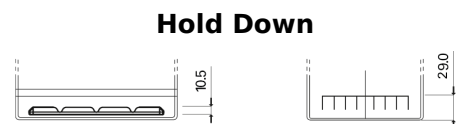

Product overview

Batteries for Cars

Premium EA754

Part number	EA754
Technology	Flooded
EAN/GTIN	3661024034166
Voltage	12 V
Capacity	75.0 Ah
CCA	630 A
Length	270 mm
Width	173 mm
Height	222 mm
Box size	D26
Polarity	ETN 0
Terminal Type	EN taper post
Hold Down	Korean B1+B6
Weights (subject of variation)	17.40 kg