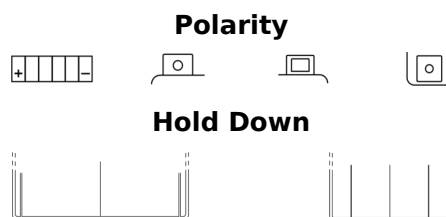

Product overview

Batteries for Motorcycles, ATVs, Snowmobiles, Garden

AGM Ready AGM12-15

Part number	AGM12-15
Technology	AGM
EAN/GTIN	3661024038133
Voltage	12 V
Capacity	14.0 Ah
CCA	215 A
Length	150 mm
Width	90 mm
Height	160 mm
Box size	C57
Polarity	ETN 1
Terminal Type	M04
Hold Down	B0
Weights (subject of variation)	5.00 kg