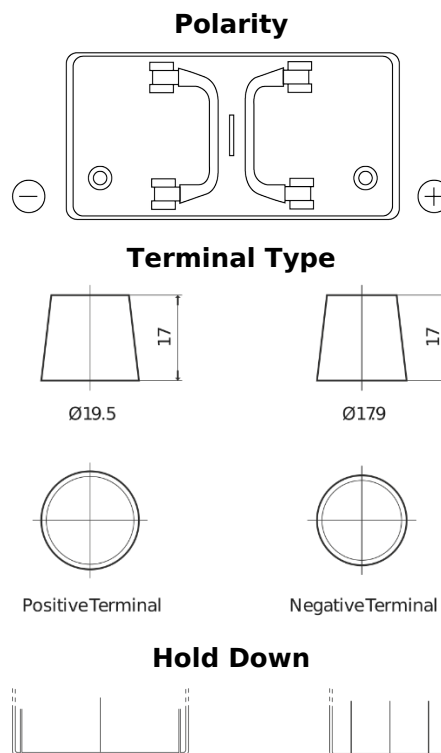

**Product overview**

Batteries for Trucks, Buses, Construction, Agriculture

**StartPRO EG1250**

Part number	EG1250
Technology	Flooded
EAN/GTIN	3661024035408
Voltage	12 V
Capacity	125 Ah
CCA	760 A
Length	349 mm
Width	175 mm
Height	285 mm
Box size	D03
Polarity	ETN 0
Terminal Type	EN taper post
Hold Down	B0
Weights (subject of variation)	29.50 kg