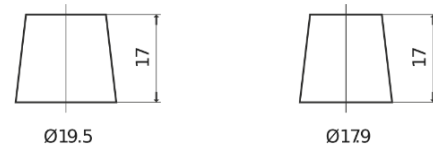

**Product overview**

Batteries for Cars

**Premium EA640**

Part number	EA640
Technology	Flooded
EAN/GTIN	3661024034227
Voltage	12 V
Capacity	64.0 Ah
CCA	640 A
Length	242 mm
Width	175 mm
Height	190 mm
Box size	L02
Polarity	ETN 0
Terminal Type	EN taper post
Hold Down	B13
Weights (subject of variation)	14.90 kg

**Polarity**

**Terminal Type**

Positive Terminal

Negative Terminal

**Hold Down**

Design, features and specifications are subject to change without notice. We disclaim any representation or warranty, express or implied, concerning the data or recommendations, and in no event shall be liable for any loss or damage claimed to have arisen as a result. Some products may not be available in your local market.