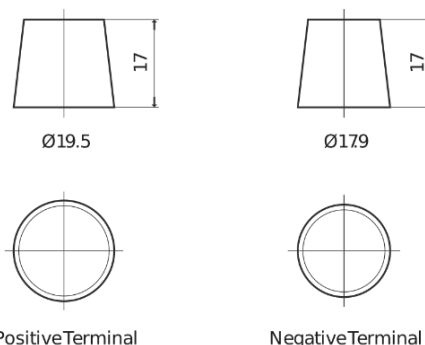

Terminal Type

Hold Down

Design, features and specifications are subject to change without notice. We disclaim any representation or warranty, express or implied, concerning the data or recommendations, and in no event shall be liable for any loss or damage claimed to have arisen as a result. Some products may not be available in your local market.