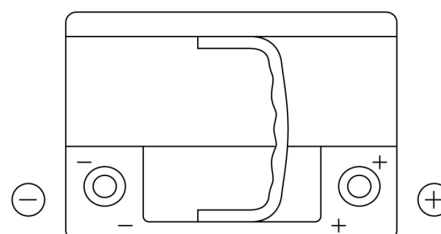

Product overview

Batteries for Cars

Premium EA612

Part number	EA612
Technology	Flooded
EAN/GTIN	3661024034272
Voltage	12 V
Capacity	61.0 Ah
CCA	600 A
Length	242 mm
Width	175 mm
Height	175 mm
Box size	LB2
Polarity	ETN 0
Terminal Type	EN taper post
Hold Down	B13
Weights (subject of variation)	14.00 kg

Polarity

Terminal Type

Hold Down

Design, features and specifications are subject to change without notice. We disclaim any representation or warranty, express or implied, concerning the data or recommendations, and in no event shall be liable for any loss or damage claimed to have arisen as a result. Some products may not be available in your local market.