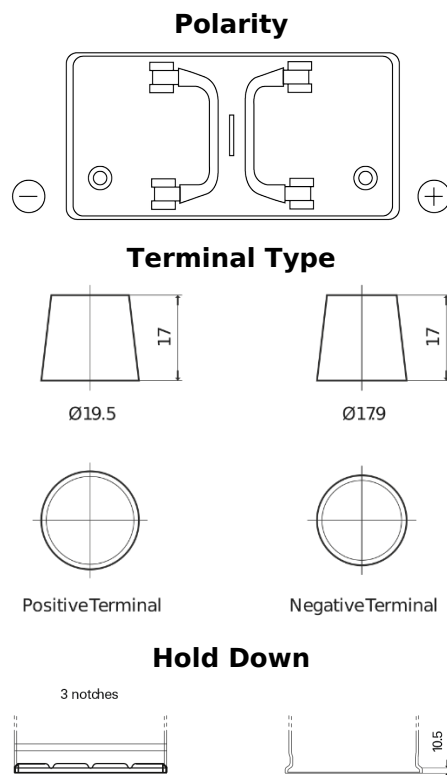

Product overview

Batteries for Trucks, Buses, Construction, Agriculture

PowerPRO TF1202

Part number	TF1202
Technology	Flooded
EAN/GTIN	3661024055277
Voltage	12 V
Capacity	120 Ah
CCA	870 A
Length	349 mm
Width	175 mm
Height	235 mm
Box size	D02
Polarity	ETN 0
Terminal Type	EN taper post
Hold Down	B1
Weights (subject of variation)	27.50 kg