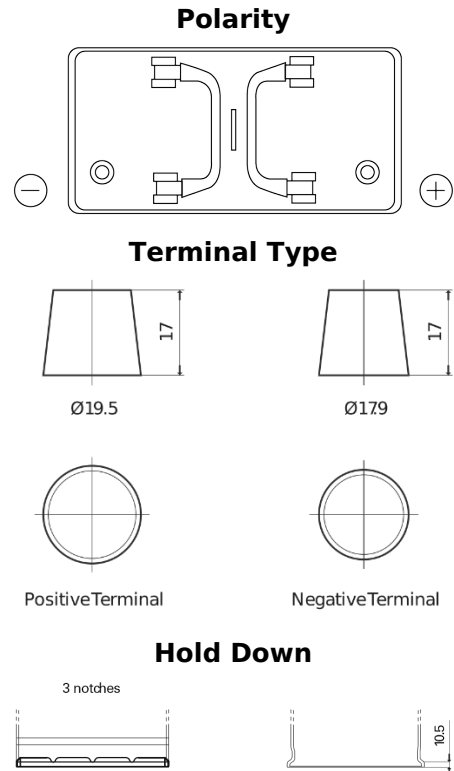

Product overview

Batteries for Trucks, Buses, Construction, Agriculture

PowerPRO EF1202

Part number	EF1202
Technology	Flooded
EAN/GTIN	3661024035279
Voltage	12 V
Capacity	120 Ah
CCA	870 A
Length	349 mm
Width	175 mm
Height	235 mm
Box size	D02
Polarity	ETN 0
Terminal Type	EN taper post
Hold Down	B1
Weights (subject of variation)	27.50 kg