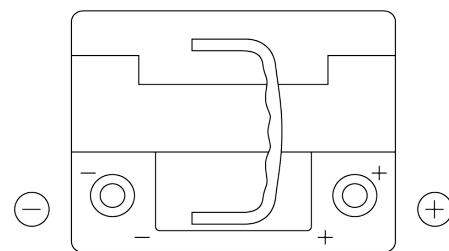

Product overview

Batteries for Cars

Premium EA472

Part number	EA472
Technology	Flooded
EAN/GTIN	3661024034265
Voltage	12 V
Capacity	47.0 Ah
CCA	450 A
Length	207 mm
Width	175 mm
Height	175 mm
Box size	LB1
Polarity	ETN 0
Terminal Type	EN taper post
Hold Down	B13
Weights (subject of variation)	11.40 kg

Polarity

Terminal Type

Positive Terminal

Negative Terminal

Hold Down

Design, features and specifications are subject to change without notice. We disclaim any representation or warranty, express or implied, concerning the data or recommendations, and in no event shall be liable for any loss or damage claimed to have arisen as a result. Some products may not be available in your local market.