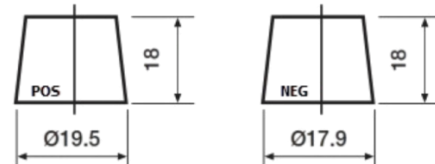

**Product overview**

Batteries for Cars

**Premium EA456**

Part number	EA456
Technology	Flooded
EAN/GTIN	3661024034128
Voltage	12 V
Capacity	45.0 Ah
CCA	390 A
Length	237 mm
Width	127 mm
Height	227 mm
Box size	B24
Polarity	ETN 0
Terminal Type	JIS taper post
Hold Down	B1
Weights (subject of variation)	11.80 kg

**Polarity**

**Terminal Type**

Remove T1 adapter for T3

**Hold Down**

Design, features and specifications are subject to change without notice. We disclaim any representation or warranty, express or implied, concerning the data or recommendations, and in no event shall be liable for any loss or damage claimed to have arisen as a result. Some products may not be available in your local market.