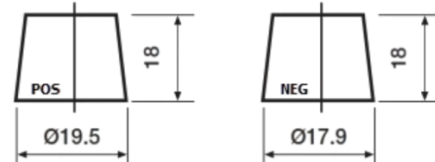

Product overview

Batteries for Cars

Premium EA456

Part number	EA456
Technology	Flooded
EAN/GTIN	3661024034128
Voltage	12 V
Capacity	45.0 Ah
CCA	390 A
Length	237 mm
Width	127 mm
Height	227 mm
Box size	B24
Polarity	ETN 0
Terminal Type	JIS taper post
Hold Down	B1
Weights (subject of variation)	11.80 kg

Polarity

Terminal Type

Remove T1 adapter for T3

Hold Down

Design, features and specifications are subject to change without notice. We disclaim any representation or warranty, express or implied, concerning the data or recommendations, and in no event shall be liable for any loss or damage claimed to have arisen as a result. Some products may not be available in your local market.