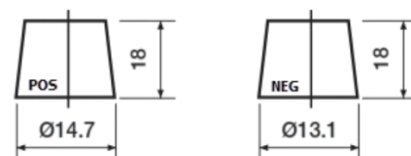

**Product overview**

Batteries for Cars

**Premium EA456**

Part number	EA456
Technology	Flooded
EAN/GTIN	3661024034128
Voltage	12 V
Capacity	45.0 Ah
CCA	390 A
Length	237 mm
Width	127 mm
Height	227 mm
Box size	B24
Polarity	ETN 0
Terminal Type	JIS taper post
Hold Down	B1
Weights (subject of variation)	11.80 kg

**Polarity**

**Terminal Type**

Remove T1 adapter for T3

**Hold Down**

Design, features and specifications are subject to change without notice. We disclaim any representation or warranty, express or implied, concerning the data or recommendations, and in no event shall be liable for any loss or damage claimed to have arisen as a result. Some products may not be available in your local market.