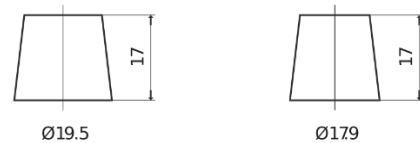

Product overview

Batteries for Cars

Premium EA1050

Part number	EA1050
Technology	Flooded
EAN/GTIN	3661024034302
Voltage	12 V
Capacity	105.0 Ah
CCA	850 A
Length	315 mm
Width	175 mm
Height	205 mm
Box size	LH4
Polarity	ETN 0
Terminal Type	EN taper post
Hold Down	B13
Weights (subject of variation)	23.10 kg

Polarity

Terminal Type

Positive Terminal

Negative Terminal

Hold Down

Design, features and specifications are subject to change without notice. We disclaim any representation or warranty, express or implied, concerning the data or recommendations, and in no event shall be liable for any loss or damage claimed to have arisen as a result. Some products may not be available in your local market.