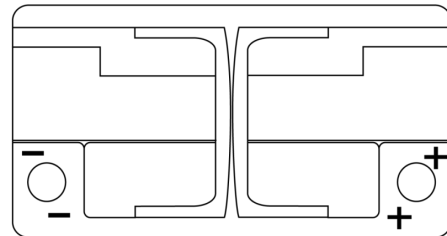

Product overview

Batteries for Cars

Premium EA1050

Part number	EA1050
Technology	Flooded
EAN/GTIN	3661024034302
Voltage	12 V
Capacity	105.0 Ah
CCA	850 A
Length	315 mm
Width	175 mm
Height	205 mm
Box size	LH4
Polarity	ETN 0
Terminal Type	EN taper post
Hold Down	B13
Weights (subject of variation)	23.10 kg

Polarity

Terminal Type

Positive Terminal

Negative Terminal

Hold Down

Design, features and specifications are subject to change without notice. We disclaim any representation or warranty, express or implied, concerning the data or recommendations, and in no event shall be liable for any loss or damage claimed to have arisen as a result. Some products may not be available in your local market.