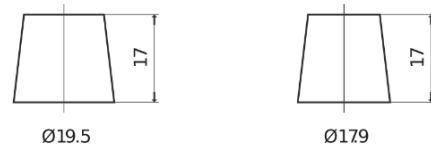

Product overview

Batteries for Cars

Premium EA1050

Part number	EA1050
Technology	Flooded
EAN/GTIN	3661024034302
Voltage	12 V
Capacity	105.0 Ah
CCA	850 A
Length	315 mm
Width	175 mm
Height	205 mm
Box size	LH4
Polarity	ETN 0
Terminal Type	EN taper post
Hold Down	B13
Weights (subject of variation)	23.10 kg

Polarity

Terminal Type

Positive Terminal

Negative Terminal

Hold Down

Design, features and specifications are subject to change without notice. We disclaim any representation or warranty, express or implied, concerning the data or recommendations, and in no event shall be liable for any loss or damage claimed to have arisen as a result. Some products may not be available in your local market.