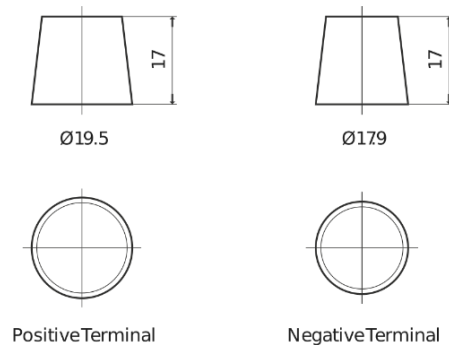

**Product overview**

Batteries for Cars

**Premium EA1050**

Part number	EA1050
Technology	Flooded
EAN/GTIN	3661024034302
Voltage	12 V
Capacity	105.0 Ah
CCA	850 A
Length	315 mm
Width	175 mm
Height	205 mm
Box size	LH4
Polarity	ETN 0
Terminal Type	EN taper post
Hold Down	B13
Weights (subject of variation)	23.10 kg

**Polarity**

**Terminal Type**

**Hold Down**

Design, features and specifications are subject to change without notice. We disclaim any representation or warranty, express or implied, concerning the data or recommendations, and in no event shall be liable for any loss or damage claimed to have arisen as a result. Some products may not be available in your local market.