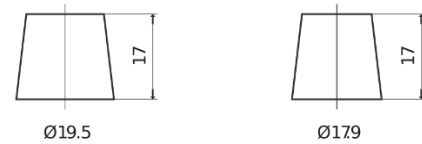

**Product overview**

Batteries for Cars

**Premium EA1000**

Part number	EA1000
Technology	Flooded
EAN/GTIN	3661024034258
Voltage	12 V
Capacity	100.0 Ah
CCA	900 A
Length	353 mm
Width	175 mm
Height	190 mm
Box size	L05
Polarity	ETN 0
Terminal Type	EN taper post
Hold Down	B13
Weights (subject of variation)	22.60 kg

**Polarity**

**Terminal Type**

Positive Terminal

Negative Terminal

**Hold Down**

Design, features and specifications are subject to change without notice. We disclaim any representation or warranty, express or implied, concerning the data or recommendations, and in no event shall be liable for any loss or damage claimed to have arisen as a result. Some products may not be available in your local market.