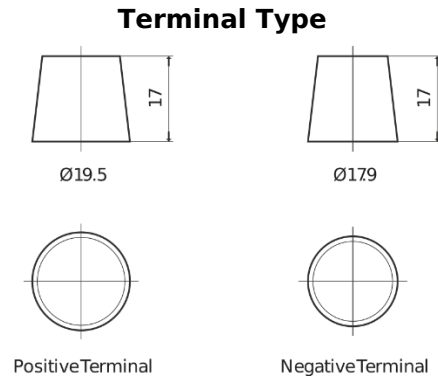

**Product overview**

Batteries for Marine and Leisure

**Dual ER550**

Part number	ER550
Technology	Flooded
EAN/GTIN	3661024035989
Voltage	12 V
Capacity	115 Ah
CCA	760 A
Watt hour	550 Wh
Length	349 mm
Width	175 mm
Height	235 mm
Box size	D02
Polarity	ETN 1
Terminal Type	EN taper post
Hold Down	B0
Weights (subject of variation)	27.80 kg