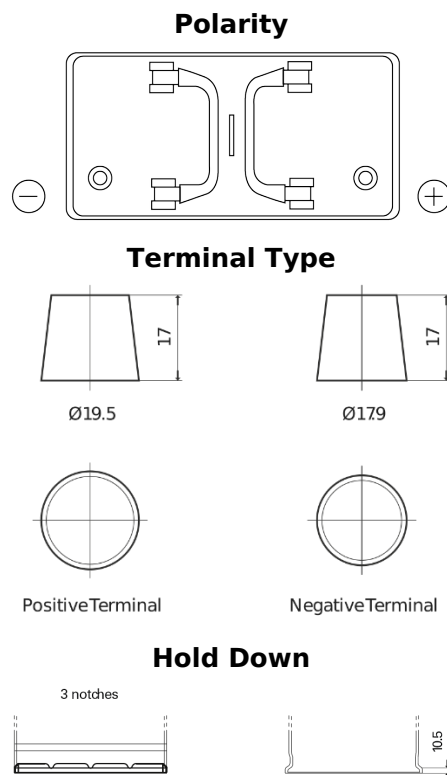

**Product overview**

Batteries for Trucks, Buses, Construction, Agriculture

**StartPRO TG1102**

Part number	TG1102
Technology	Flooded
EAN/GTIN	3661024055390
Voltage	12 V
Capacity	110 Ah
CCA	750 A
Length	349 mm
Width	175 mm
Height	235 mm
Box size	D02
Polarity	ETN 0
Terminal Type	EN taper post
Hold Down	B1
Weights (subject of variation)	25.40 kg