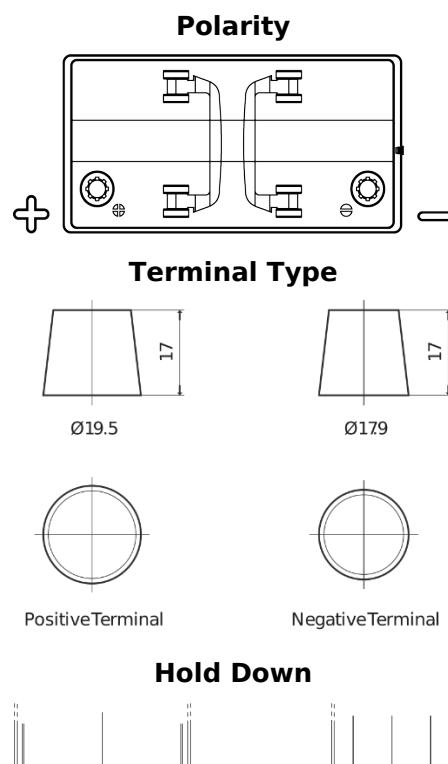

Product overview

Batteries for Marine and Leisure

Start EN850

Part number	EN850
Technology	Flooded
EAN/GTIN	3661024036078
Voltage	12 V
Capacity	110 Ah
CCA	750 A
MCA	850
Length	349 mm
Width	175 mm
Height	235 mm
Box size	D02
Polarity	ETN 1
Terminal Type	EN taper post
Hold Down	B0
Weights (subject of variation)	25.40 kg