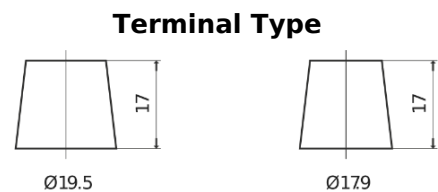

Product overview

Batteries for Trucks, Buses, Construction, Agriculture

StartPRO DG1403

Part number	DG1403
Technology	Flooded
EAN/GTIN	3661024025423
Voltage	12 V
Capacity	140.0 Ah
CCA	800 A
Length	513 mm
Width	189 mm
Height	223 mm
Box size	D04
Polarity	ETN 3
Terminal Type	EN taper post
Hold Down	B0
Weights (subject of variation)	34.10 kg