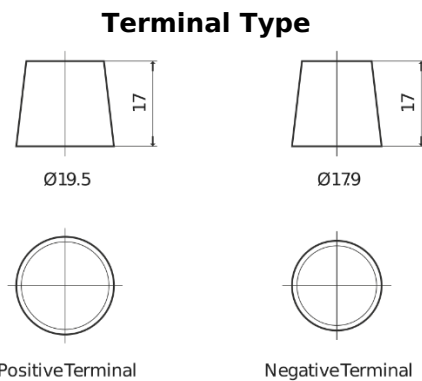

**Product overview**

Batteries for Trucks, Buses, Construction, Agriculture

**Endurance+PRO Gel TD851T**

Part number	TD851T
Technology	GEL
EAN/GTIN	3661024057615
Voltage	12 V
Capacity	85 Ah
CCA	350 A
Length	349 mm
Width	175 mm
Height	235 mm
Box size	D02
Polarity	ETN 1
Terminal Type	EN taper post
Hold Down	B0
Weights (subject of variation)	29.50 kg