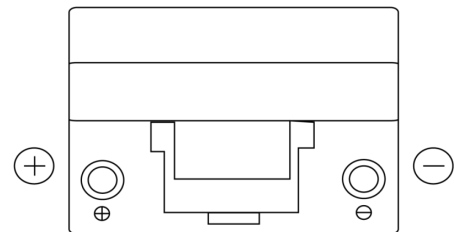

**Product overview**

Batteries for Cars

**Power DB955**

Part number	DB955
Technology	Flooded
EAN/GTIN	3661024024464
Voltage	12 V
Capacity	95.0 Ah
CCA	760 A
Length	306 mm
Width	173 mm
Height	222 mm
Box size	D31
Polarity	ETN 1
Terminal Type	EN taper post
Hold Down	Korean B1
Weights (subject of variation)	20.60 kg

**Polarity**

**Terminal Type**

**Hold Down**

Design, features and specifications are subject to change without notice. We disclaim any representation or warranty, express or implied, concerning the data or recommendations, and in no event shall be liable for any loss or damage claimed to have arisen as a result. Some products may not be available in your local market.