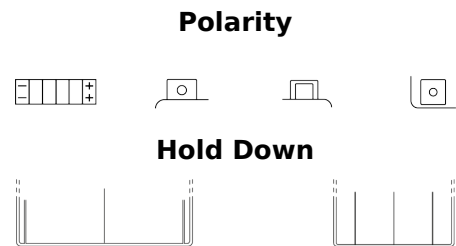

**Product overview**

Batteries for Motorcycles, ATVs, Snowmobiles, Garden

**Li-Ion ELTX20H**

Part number	ELTX20H
Technology	Li-Ion
EAN/GTIN	3661024036856
Voltage	12 V
Capacity	7 Ah
CCA	380 A
Watt hour	84 Wh
Length	175 mm
Width	90 mm
Height	130 mm
Box size	C77
Polarity	ETN 1
Terminal Type	M12 (Squad Terminals)
Hold Down	B0
Weights (subject of variation)	1.30 kg