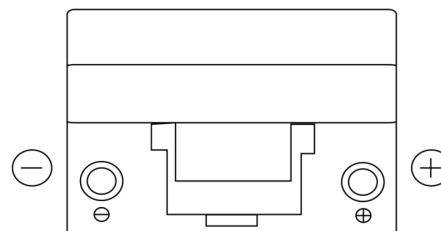

Product overview

Batteries for Cars

Power DB954

Part number	DB954
Technology	Flooded
EAN/GTIN	3661024024457
Voltage	12 V
Capacity	95.0 Ah
CCA	760 A
Length	306 mm
Width	173 mm
Height	222 mm
Box size	D31
Polarity	ETN 0
Terminal Type	EN taper post
Hold Down	Korean B1
Weights (subject of variation)	20.60 kg

Polarity

Terminal Type

Positive Terminal

Negative Terminal

Hold Down

Design, features and specifications are subject to change without notice. We disclaim any representation or warranty, express or implied, concerning the data or recommendations, and in no event shall be liable for any loss or damage claimed to have arisen as a result. Some products may not be available in your local market.