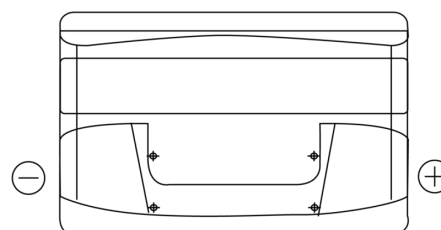

Product overview

Batteries for Cars

Power DB852

Part number	DB852
Technology	Flooded
EAN/GTIN	3661024024662
Voltage	12 V
Capacity	85.0 Ah
CCA	760 A
Length	353 mm
Width	175 mm
Height	175 mm
Box size	LB5
Polarity	ETN 0
Terminal Type	EN taper post
Hold Down	B13
Weights (subject of variation)	19.40 kg

Polarity

Terminal Type

Positive Terminal

Negative Terminal

Hold Down

Design, features and specifications are subject to change without notice. We disclaim any representation or warranty, express or implied, concerning the data or recommendations, and in no event shall be liable for any loss or damage claimed to have arisen as a result. Some products may not be available in your local market.