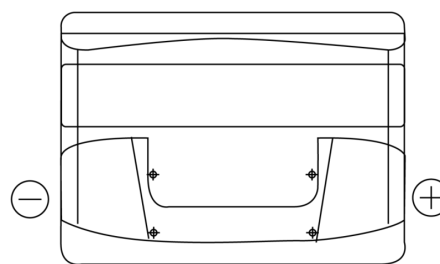

**Product overview**

Batteries for Cars

**Power DB500**

Part number	DB500
Technology	Flooded
EAN/GTIN	3661024024518
Voltage	12 V
Capacity	50.0 Ah
CCA	450 A
Length	207 mm
Width	175 mm
Height	190 mm
Box size	L01
Polarity	ETN 0
Terminal Type	EN taper post
Hold Down	B13
Weights (subject of variation)	12.20 kg

**Polarity**

**Terminal Type**

**Hold Down**

Design, features and specifications are subject to change without notice. We disclaim any representation or warranty, express or implied, concerning the data or recommendations, and in no event shall be liable for any loss or damage claimed to have arisen as a result. Some products may not be available in your local market.