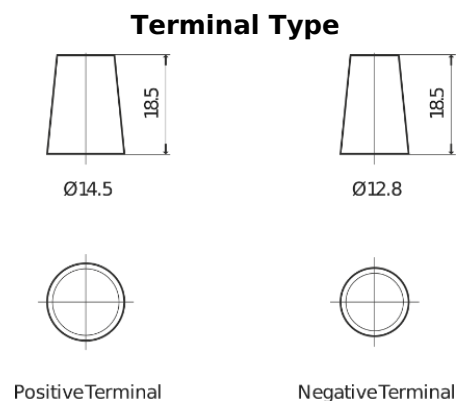

**Product overview**

Batteries for Cars

**Power DB456**

Part number	DB456
Technology	Flooded
EAN/GTIN	3661024024358
Voltage	12 V
Capacity	45.0 Ah
CCA	330 A
Length	237 mm
Width	127 mm
Height	227 mm
Box size	B24
Polarity	ETN 0
Terminal Type	JIS taper post
Hold Down	B0
Weights (subject of variation)	11.40 kg