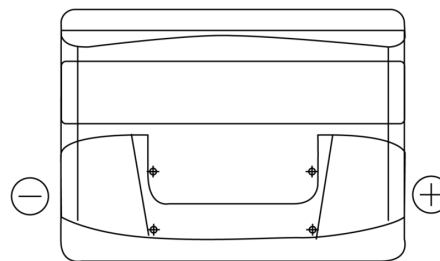

**Product overview**

Batteries for Cars

**Power DB442**

Part number	DB442
Technology	Flooded
EAN/GTIN	3661024024600
Voltage	12 V
Capacity	44.0 Ah
CCA	420 A
Length	207 mm
Width	175 mm
Height	175 mm
Box size	LB1
Polarity	ETN 0
Terminal Type	EN taper post
Hold Down	B13
Weights (subject of variation)	10.60 kg

**Polarity**

**Terminal Type**

Positive Terminal

Negative Terminal

**Hold Down**

Design, features and specifications are subject to change without notice. We disclaim any representation or warranty, express or implied, concerning the data or recommendations, and in no event shall be liable for any loss or damage claimed to have arisen as a result. Some products may not be available in your local market.