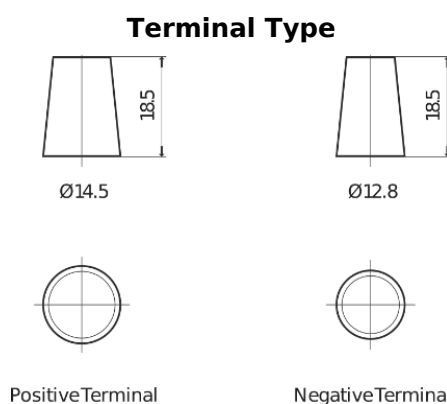

**Product overview**

Batteries for Cars

**Power DB357**

Part number	DB357
Technology	Flooded
EAN/GTIN	3661024024341
Voltage	12 V
Capacity	35.0 Ah
CCA	240 A
Length	187 mm
Width	127 mm
Height	220 mm
Box size	B19
Polarity	ETN 1
Terminal Type	JIS taper post
Hold Down	B0
Weights (subject of variation)	8.90 kg