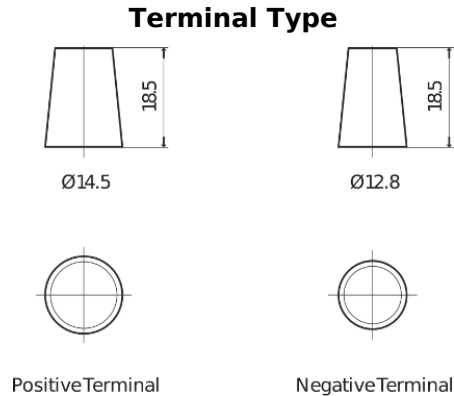

**Product overview**

Batteries for Cars

**Power DB356**

Part number	DB356
Technology	Flooded
EAN/GTIN	3661024024334
Voltage	12 V
Capacity	35.0 Ah
CCA	240 A
Length	187 mm
Width	127 mm
Height	220 mm
Box size	B19
Polarity	ETN 0
Terminal Type	JIS taper post
Hold Down	B0
Weights (subject of variation)	8.90 kg